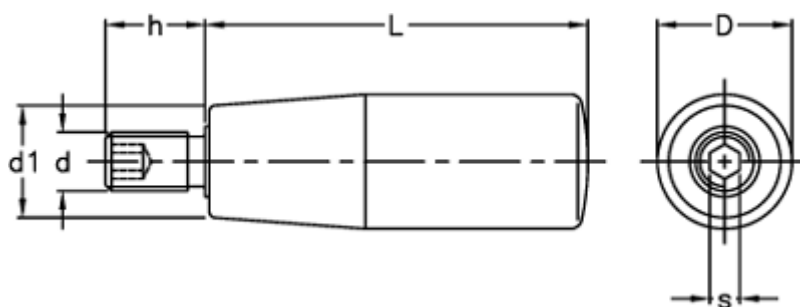

# Data Sheet

Article number: 2304023201

Description: E+G Revolving handle  
I.301/50+x-M6

## Measures

D	= 21
d1	= 17
d 6g	= M6
h	= 13
L	= 50
s	= 3